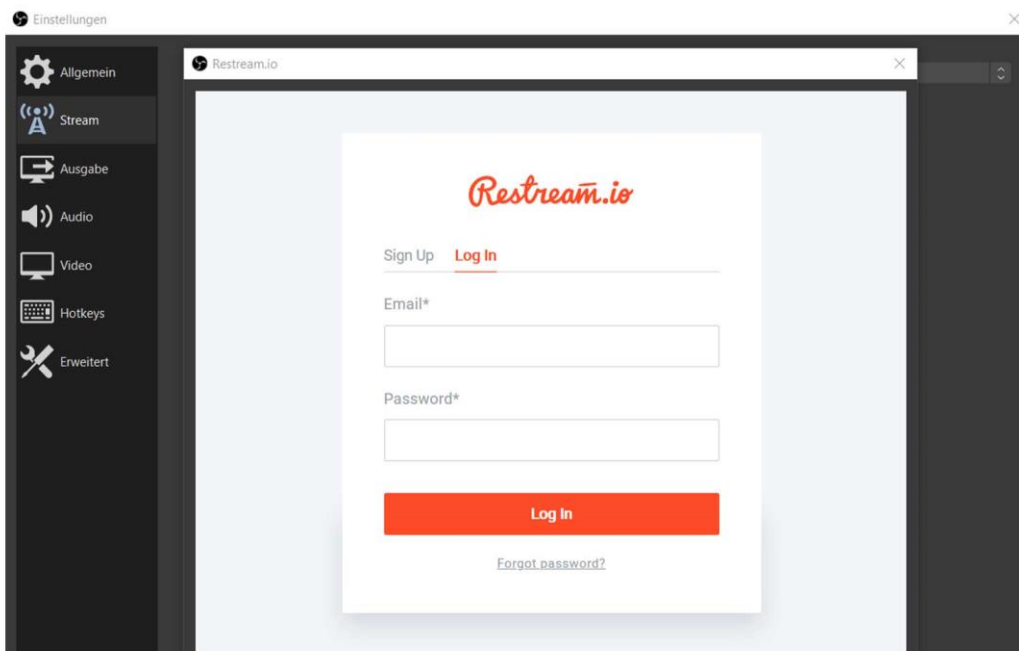

The page features a decorative graphic consisting of three blue circles of varying sizes, each composed of concentric circles in different shades of blue. These circles are arranged vertically and are connected by thin blue lines that extend from the top-left and bottom-right corners of the page towards the circles.

OBS Studio mit Restream.io verbinden

Verfasser: Udo Schlögl
01.11.2021

1. **OBS Studio:** Unter Einstellungen / Stream als Plattform „Restream.io“ über das Dropdown Menü auswählen und auf „Konto verbinden“ klicken